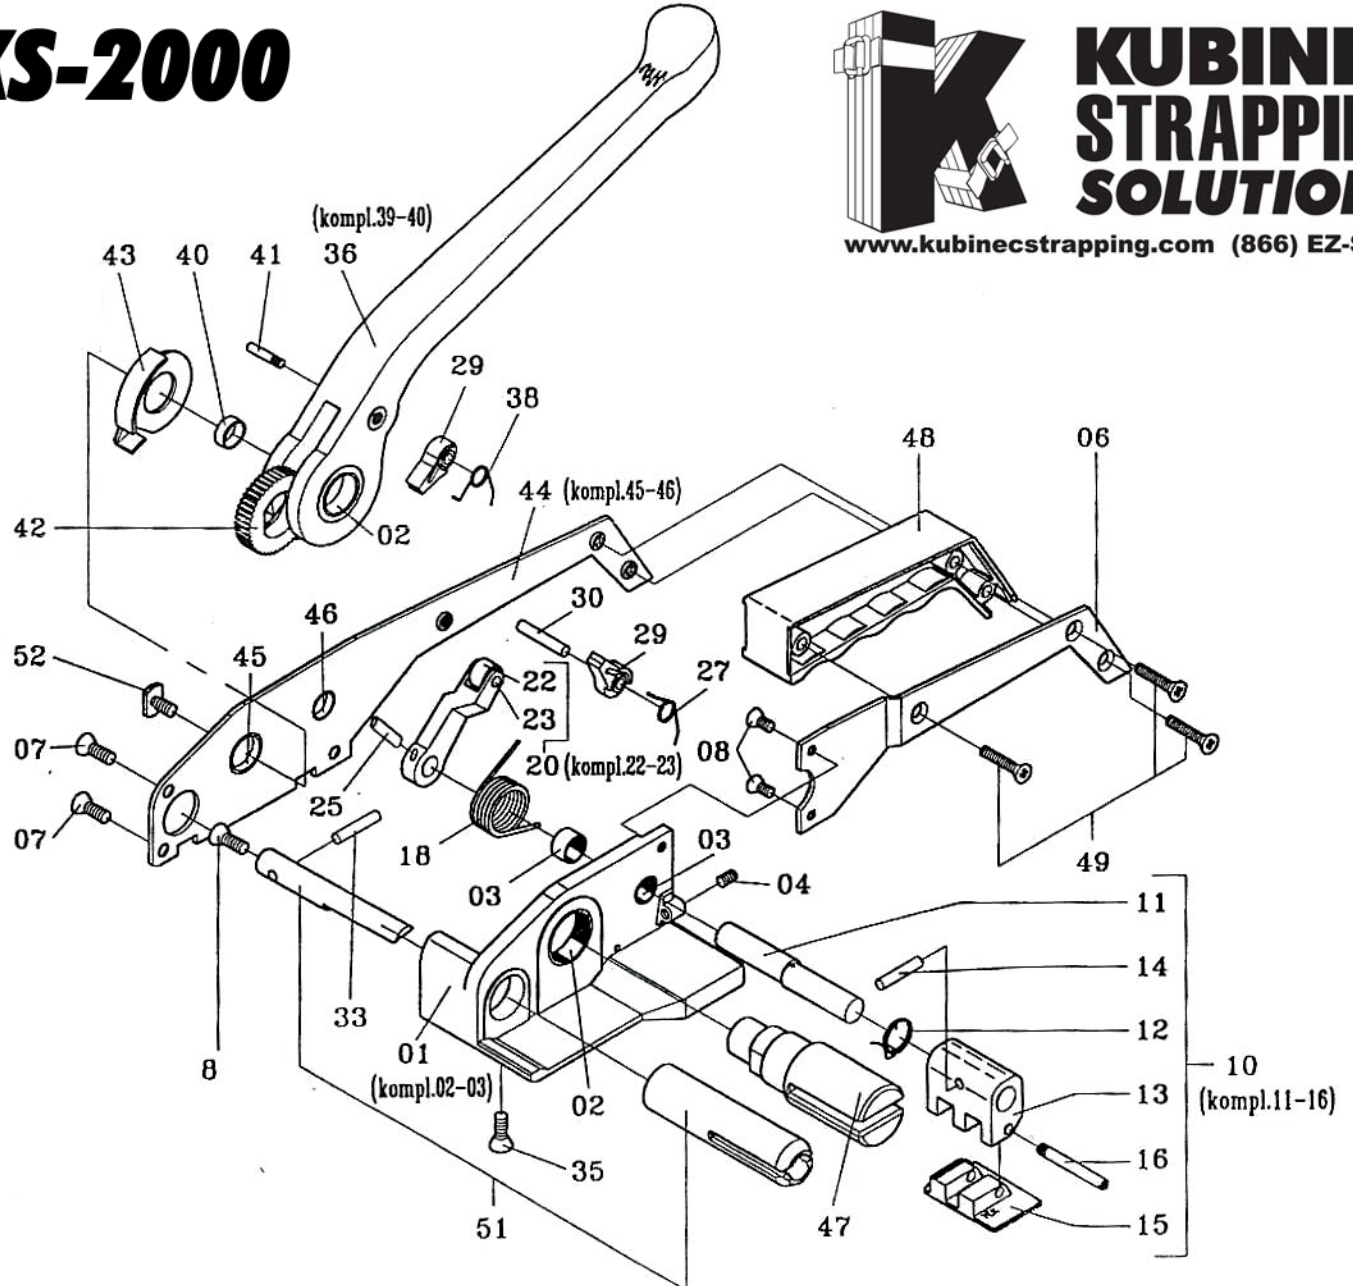

KS-2000

**KUBINEC
STRAPPING
SOLUTIONS** Inc.

www.kubinecstrapping.com (866) EZ-STRAP

No.	Part No.	DESCRIPTION	No.	Part No.	DESCRIPTION
1	H26-001	Housing Complete	27	H26-027	Round Sprint Bottom
2	MB2508	Metal Bushing	29	H26-029	Clamp Pawl
3	MB1206	Metal Bushing	30	H26-030	Cylindric Pin
4	HSS0510	Thread Pencil	33	H26-033	Activating Pin
6	H26-006	Handle Plate	35	FMS0515S	Depression Screw
7	FMS0510S	Depression Screw	36	H26-036	Lever Complete
8	FMS0508S	Depression Screw	38	H26-038	Round Spring Top
10	H26-010	Clamp Complete	40	MB1810	Metal Bushing
11	H26-011	Eccentric Shaft	41	H26-041	Shank Screw
12	H26-012	Resetting Spring	42	H26-042	Ratchet Wheel
13	H26-013	Clamp Arm	43	H26-043	Knife Actuator
14	SP0416	Spring Pin	44	H26-044	Rear Plate Complete
15	H26-015	Clamp Plate	45	MB1804	Metal Bushing
16	H26-016	Bolt Screw	46	MB1204	Metal Bushing
18	H26-018	Spring For Clamp	47	H26-047	Windlass
20	H26-020	Rocker Complete	48	H26-048	Handle
22	H21-022	Roller	49	FMS0530S	Depression Screw
23	H21-025	Rivet	51	H26-051	Knife Complete
25	SP0420	Spring Pin	52	H26-052	Holding Screw